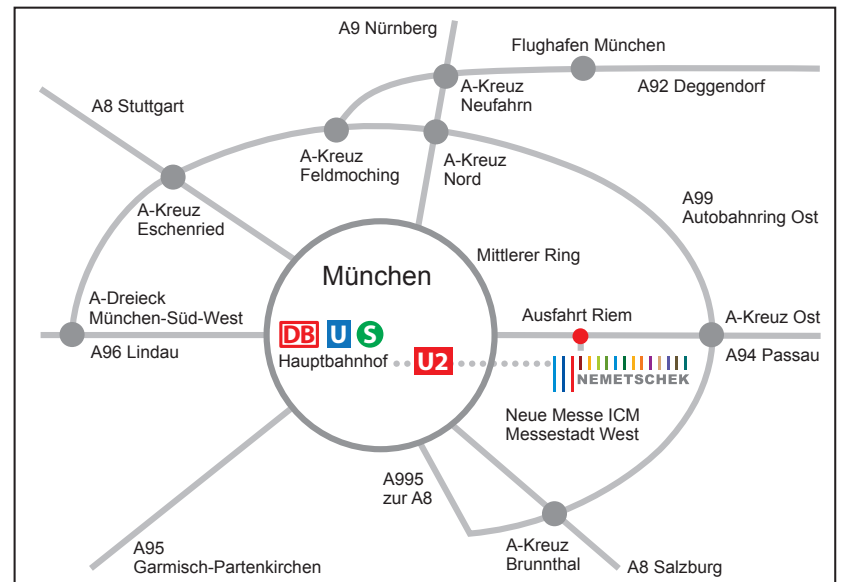

How to find us ...
 ... just follow the signs to the ICM
 (International Congress Center Munich):

Directions to Nemetschek AG

➤ **By Car: From outside of Munich**
 Travelling on the A 94 to Munich, leave the A 94 at the „Riem“ exit; turn left at the next traffic light onto „An-der-Point-Straße“. After 250 m turn right onto „Am Hüllgraben“ and after circa 100 m turn left onto „Hanns-Schwindt-Straße“. The headquarters of the Nemetschek AG are located in the last building on the left-hand-side (before next crossing). Turn left into the underground car park and ring to contact the front desk.

➤ **By Plane: From Munich Airport**
 Take the „S-Bahn“ S1 direction to Munich. Change trains at „Hauptbahnhof“ and get on the U2 (subway) in the direction of „Messestadt“. Get off at „Messestadt West“ stop and leave the station against direction of travel. The building is located straight ahead to your left or across the street from the convention centre.

Take the „S-Bahn“ S8 direction to Munich. At stop „Daglfing“, change into the bus Nr. 189 and exit it at the „Am Messesee“ stop. When sitting in the bus you see the Nemetschek building on your right.

➤ **By Train: From Munich Main Station**
 Take the U2 (subway) in the direction of „Messestadt“. Get off at the „Messestadt West“ stop and leave the station against direction of travel. The Nemetschek building is located straight ahead to your left or across the street from the convention centre.