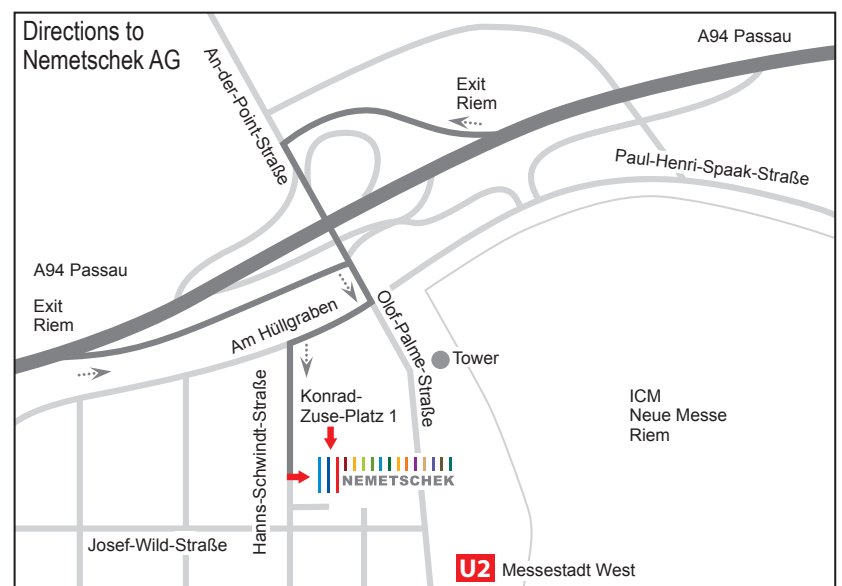

How to find us ...
 ... just follow the signs to the ICM
 (International Congress Center Munich):

Directions to Nemetschek AG

➤ **By Car: From outside of Munich**
 Travelling on the A 94 to Munich, leave the A 94 at the „Riem“ exit; turn left at the next traffic light onto „An-der-Point-Straße“. After 250 m turn right onto „Am Hüllgraben“ and after circa 100 m turn left onto „Hanns-Schwindt-Straße“. The headquarters of the Nemetschek AG are located in the last building on the left-hand-side (before next crossing). Turn left into the underground car park and ring to contact the front desk.

➤ **By Plane: From Munich Airport**
 Take the „S-Bahn“ S1 direction to Munich. Change trains at „Hauptbahnhof“ and get on the U2 (subway) in the direction of „Messestadt“. Get off at „Messestadt West“ stop and leave the station against direction of travel. The building is located straight ahead to your left or across the street from the convention centre.

Take the „S-Bahn“ S8 direction to Munich. At stop „Daglfing“, change into the bus Nr. 189 and exit it at the „Am Messesee“ stop. When sitting in the bus you see the Nemetschek building on your right.

➤ **By Train: From Munich Main Station**
 Take the U2 (subway) in the direction of „Messestadt“. Get off at the „Messestadt West“ stop and leave the station against direction of travel. The Nemetschek building is located straight ahead to your left or across the street from the convention centre.